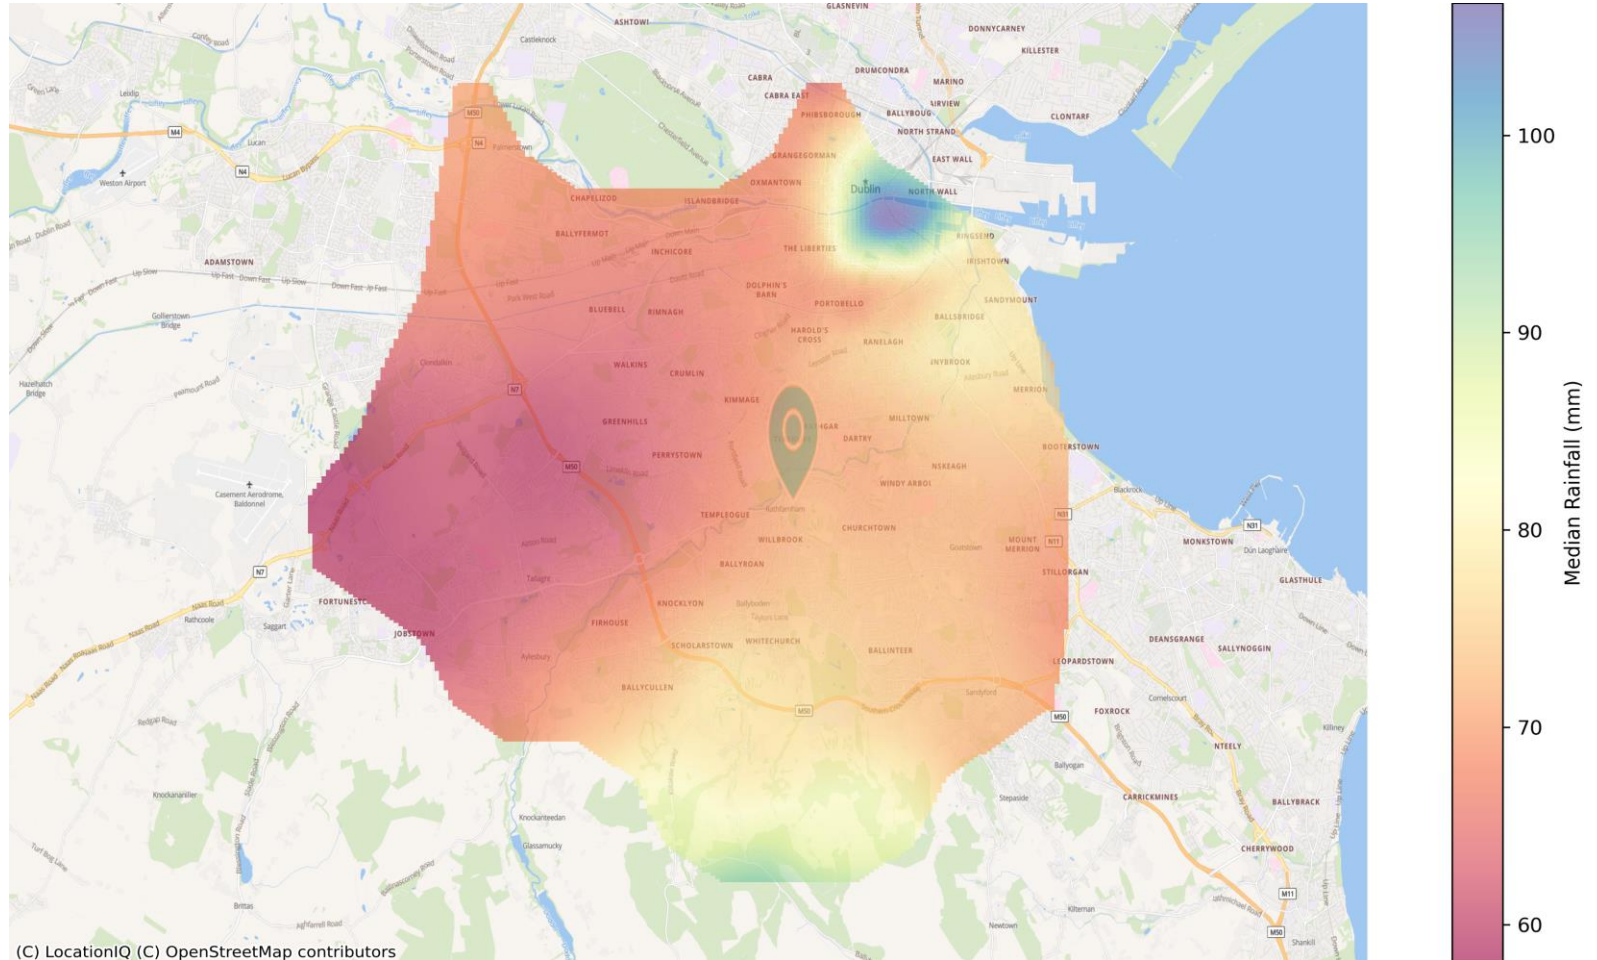

# Median Monthly Rainfall

Within 20 minutes driving of terenure

# Highest Monthly Rainfall

Within 20 minutes driving of terenure