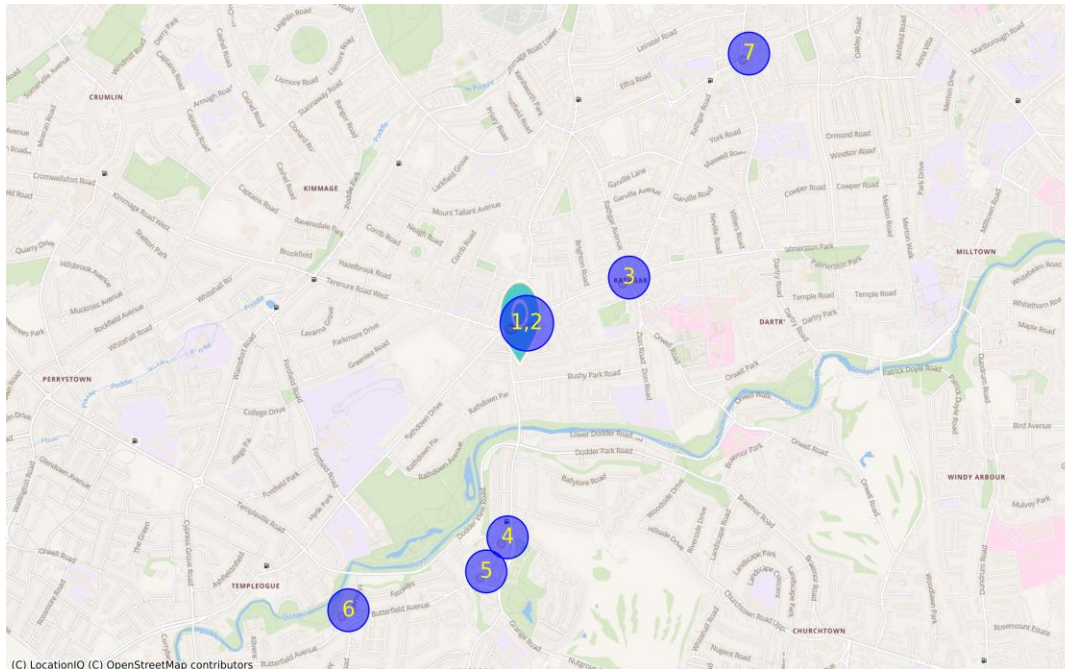

Banks

1. Bank of Ireland, Rating: 2.1, No. of ratings: 23, 51m from location, Rathfarnham Road Rathfarnham Rd, Terenure.
2. Bank Of Ireland, Rating: 3.7, No. of ratings: 3, 59m from location, Rathfarnham Rd, Terenure, Dublin 6W.
3. AIB Bank, Rating: 2.6, No. of ratings: 38, 583m from location, 9 Terenure Rd E, Rathgar, Dublin 6.
4. AIB Bank, Rating: 2, No. of ratings: 24, 1,119m from location, 6, 7 Main St, Rathfarnham, Dublin.
5. PTSB, Rating: 2.9, No. of ratings: 14, 1,306m from location, Main St, Rathfarnham, Dublin.
6. Bank of Ireland, Rating: 3.5, No. of ratings: 6, 1,759m from location, Unit 1/2, Rathfarnham Shopping Centre, Butterfield Ave, Rathfarnham
7. PTSB, Rating: 3.8, No. of ratings: 18, 1,791m from location, 300 Rathmines Rd Lower, Rathmines, Dublin.