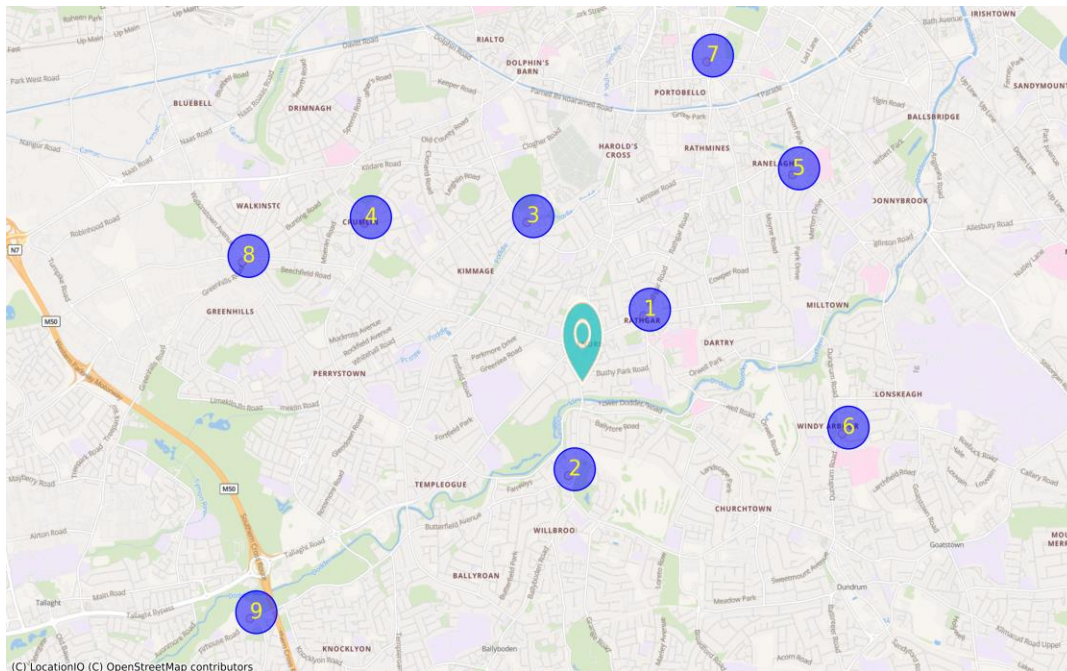

### Boylesports

1. BoyleSports Bookmakers, Rating: 4.4, No. of ratings: 14, 657m from location, 104 Rathgar Rd, Dublin 6.
2. BoyleSports Bookmakers, Rating: 3.7, No. of ratings: 10, 1,253m from location, 42/43 Main St, Rathfarnham, Dublin 14.
3. BoyleSports Bookmakers, Rating: 4.2, No. of ratings: 34, 1,278m from location, Unit B, 21-23 Sundrive Rd, Harold's Cross, Dublin 12.
4. BoyleSports Bookmakers, Rating: 4.1, No. of ratings: 37, 2,437m from location, 15 St Agnes Rd, Crumlin, Dublin 12.
5. BoyleSports Bookmakers, Rating: 3.6, No. of ratings: 11, 2,621m from location, 98 Ranelagh, Dublin 6.
6. BoyleSports Bookmakers, Rating: 4.3, No. of ratings: 12, 2,697m from location, Arbourfield Terrace, 2 Dundrum Rd, Farranboley, Dublin 1
7. BoyleSports Bookmakers, Rating: 4.1, No. of ratings: 38, 2,941m from location, 45A Camden Street Lower, Saint Kevin's, Dublin 2.
8. BoyleSports Bookmakers, Rating: 4.6, No. of ratings: 10, 3,447m from location, 8B Greenhills Rd, Walkinstown, Dublin 12.
9. BoyleSports Bookmakers, Rating: 4.3, No. of ratings: 3, 4,188m from location, Firhouse Rd, Tallaght, Dublin.